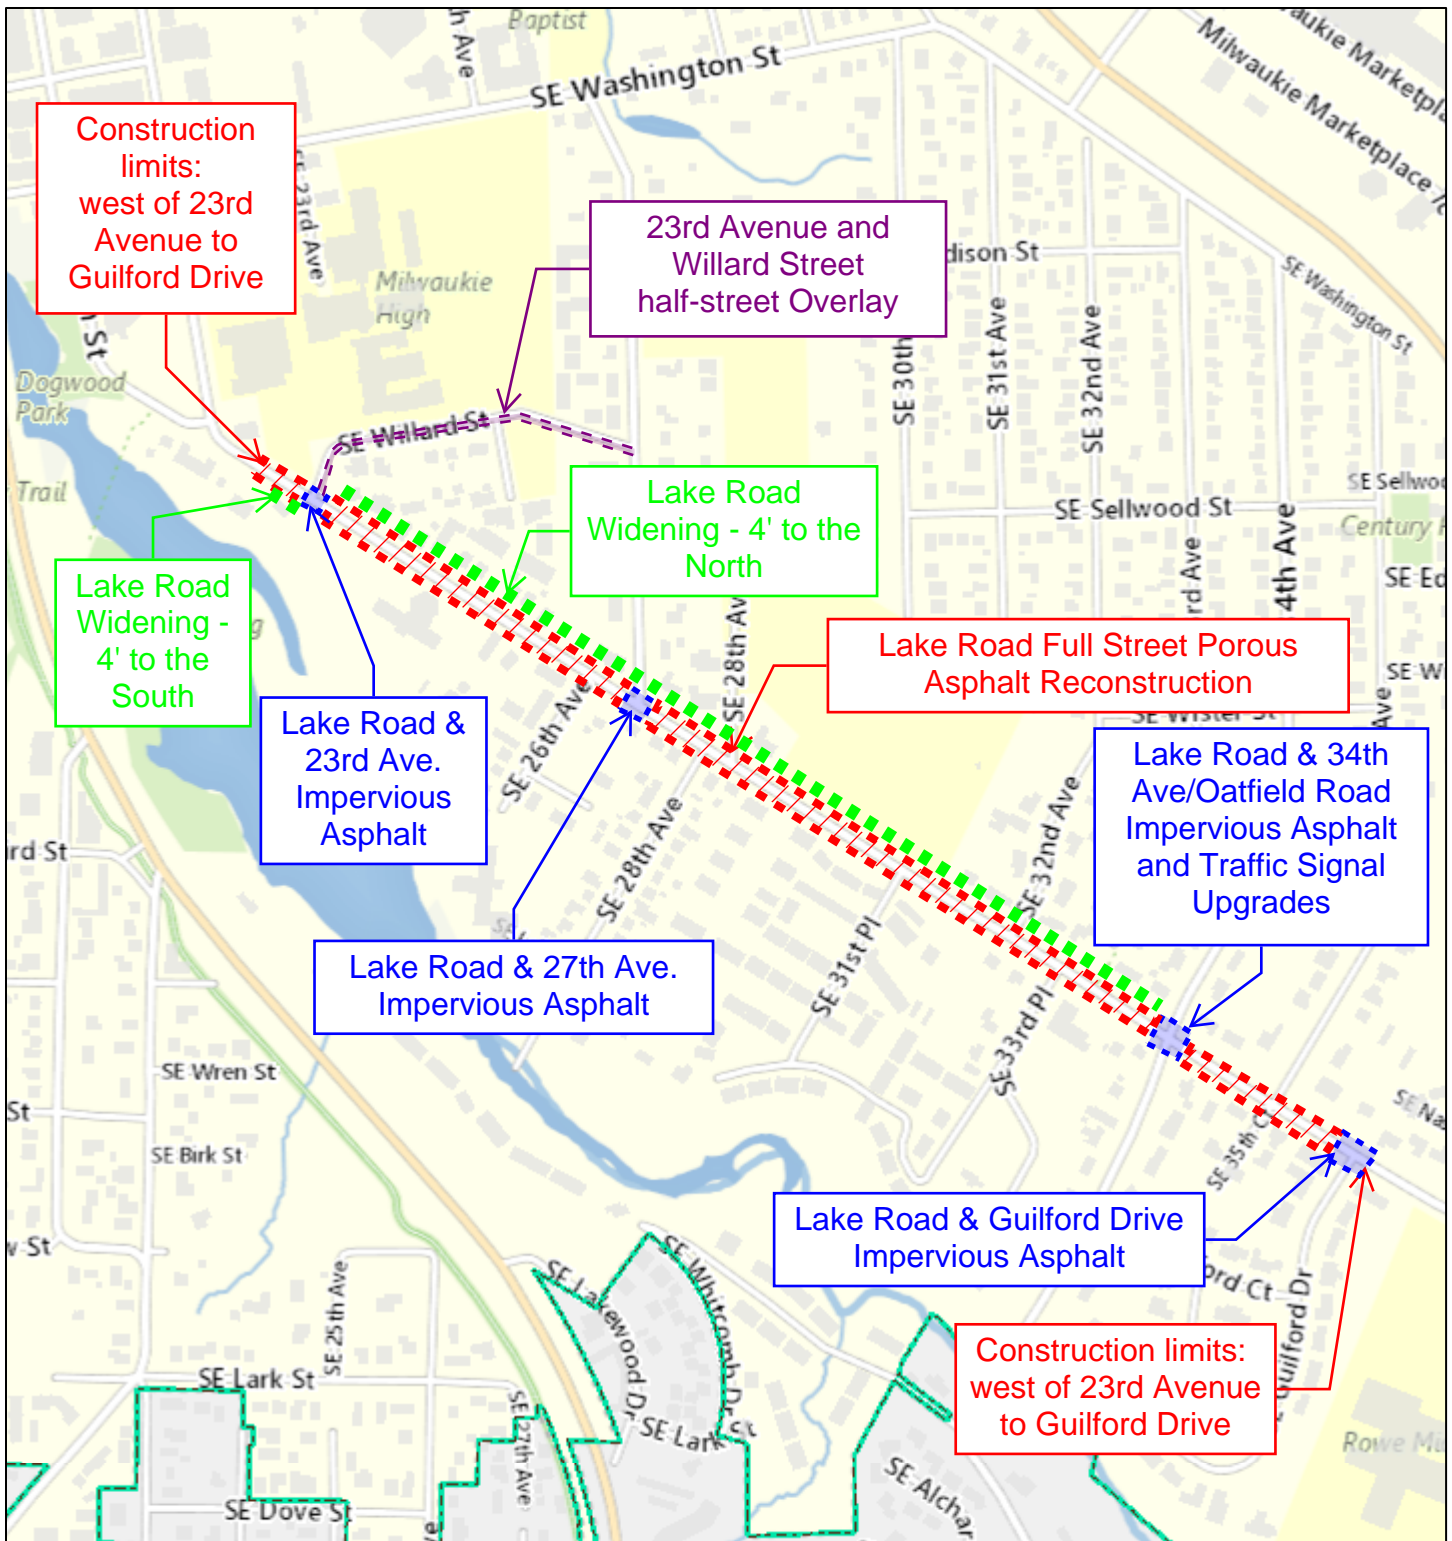

Lake Road Widening - Construction Summer 2020

9/9/2019, 8:41:46 AM

1:9,028

-  Milwaukie City Limits
-  Buildings

Esri, HERE, Garmin, (c) OpenStreetMap contributors, and the GIS user community
City of Milwaukie Oregon
Data Resource Center/Metro