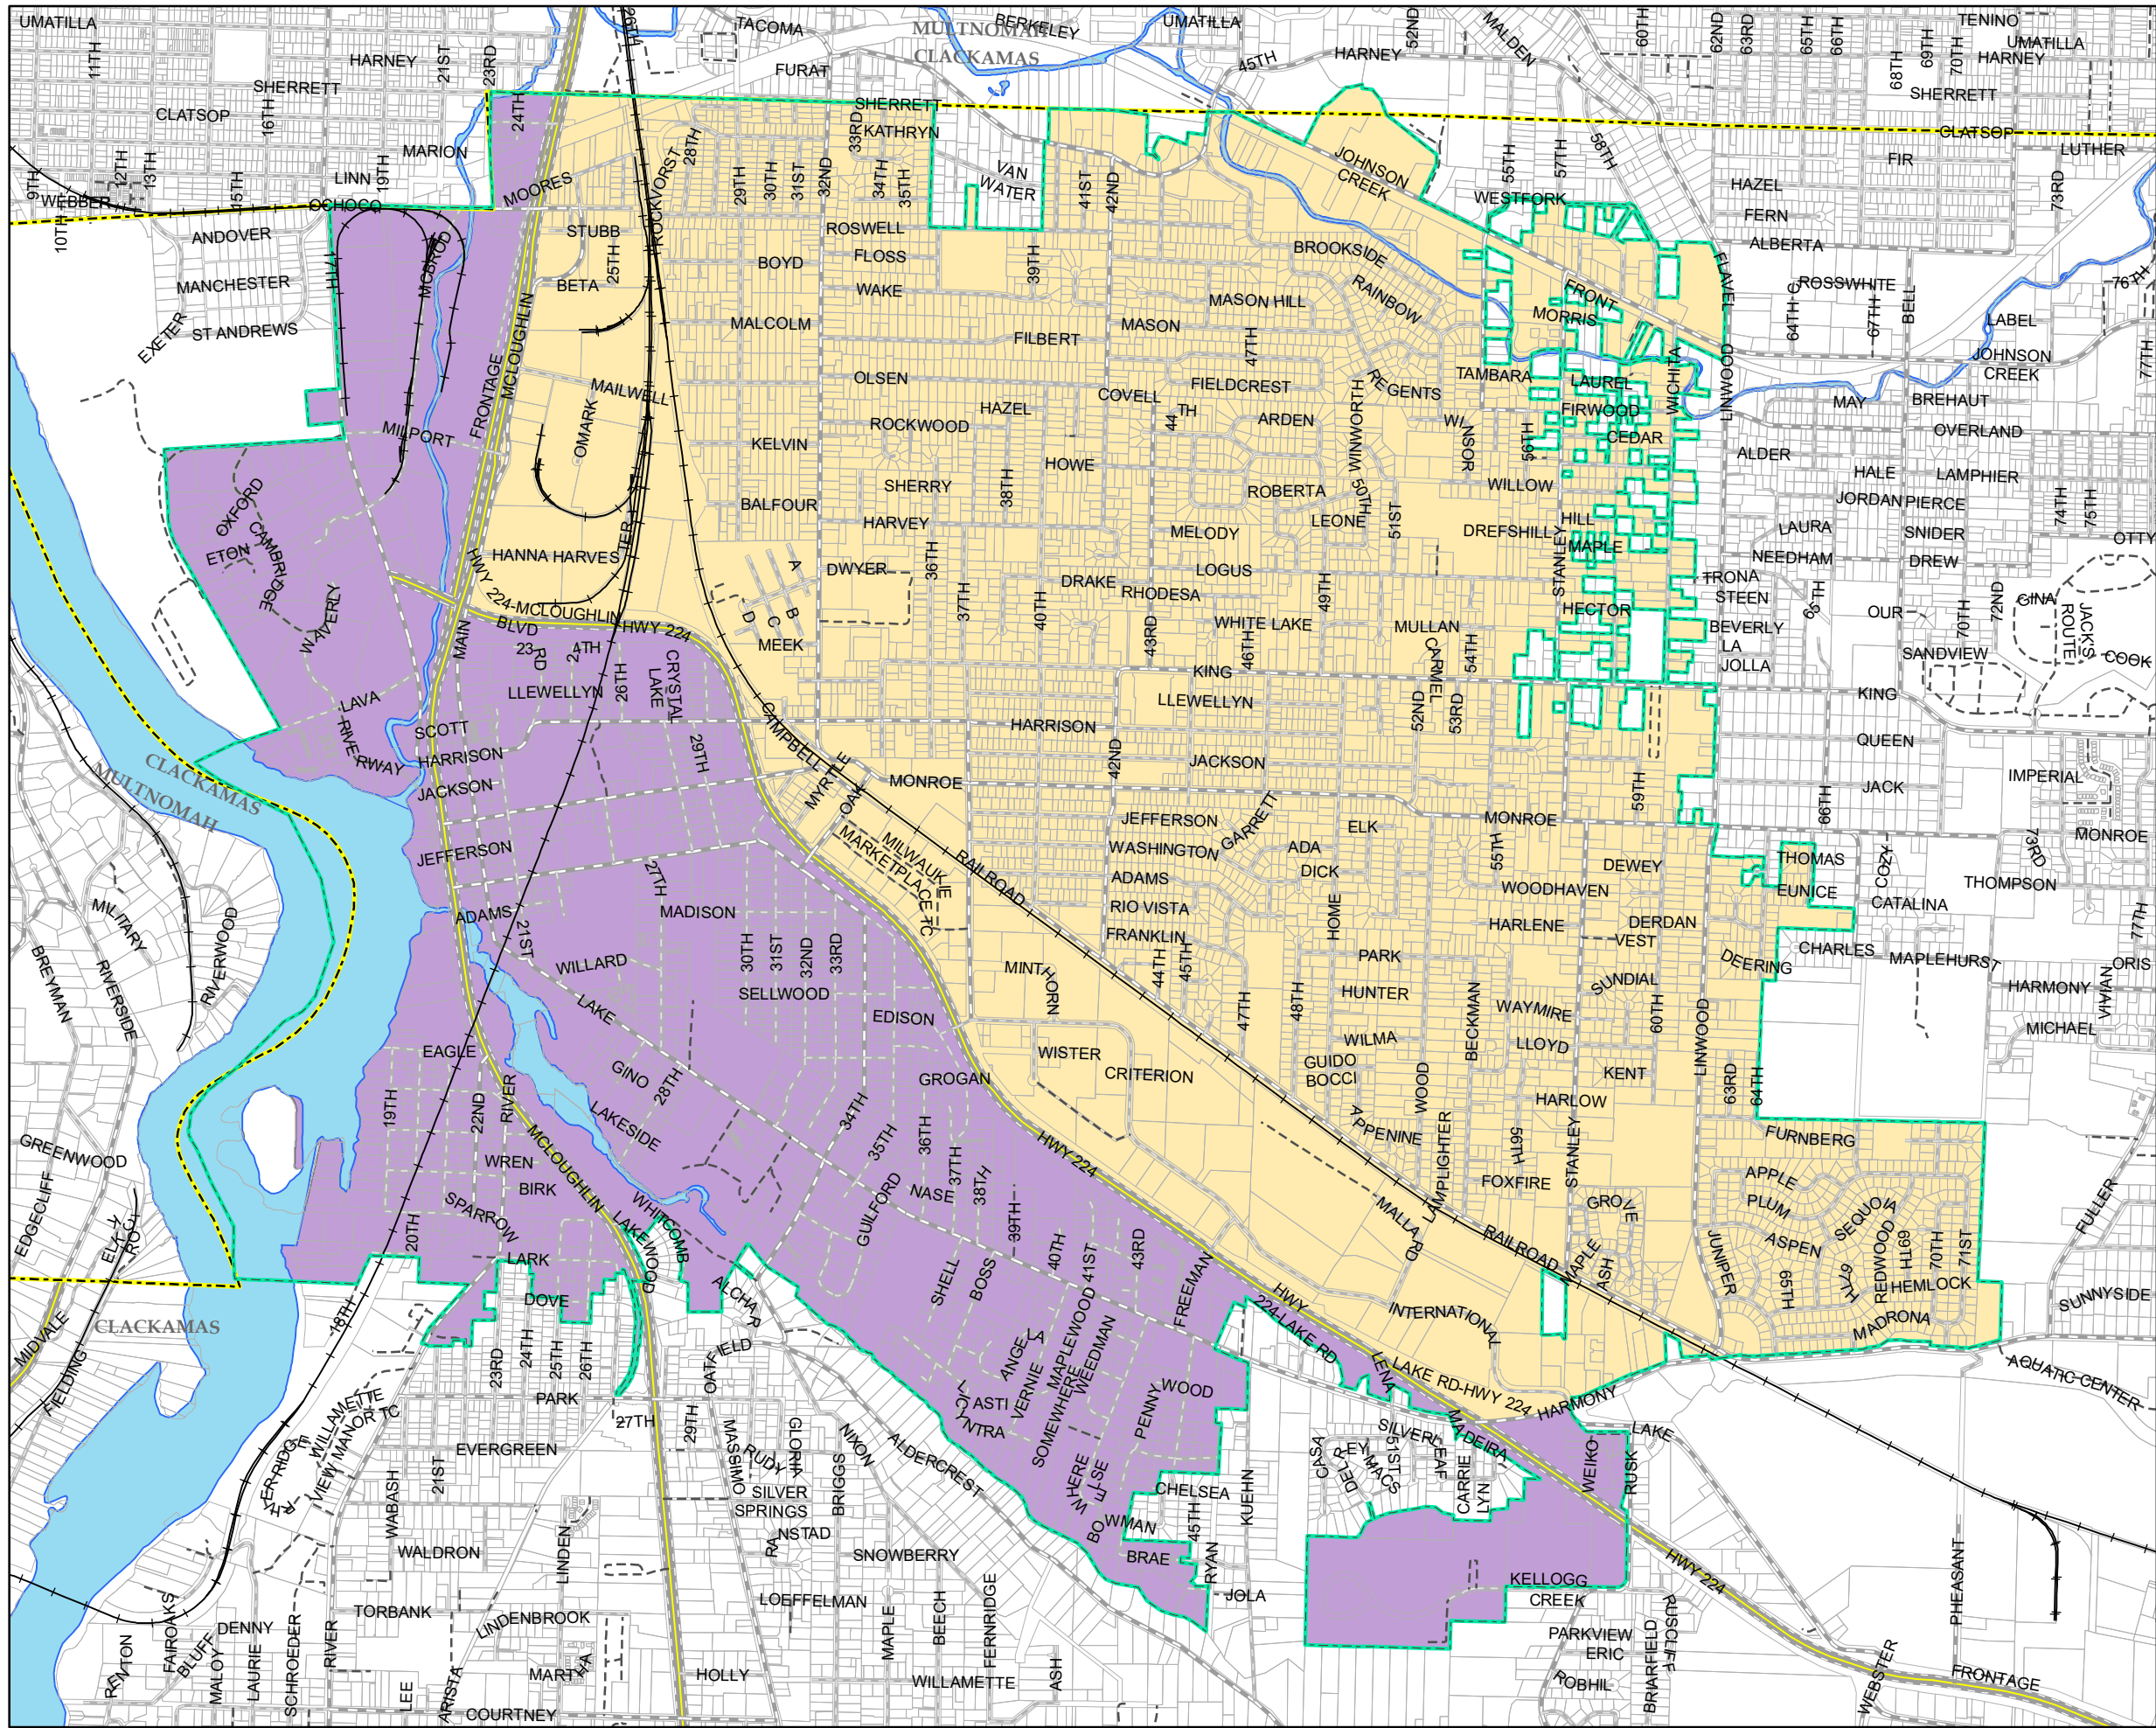

City of Milwaukie Curbside Bulky Waste

- Milwaukie City Limits
- Second Saturday in June
- Third Saturday in June

Data Sources: City of Milwaukie GIS, Clackamas County GIS, Metro Data Resource Center
 Date: Wednesday, March 20, 2019

The information depicted on this map is for general reference only. The City of Milwaukie cannot accept any responsibility for errors, omissions or positional accuracy. There are no warranties, expressed or implied, including the warranty of merchantability or fitness for a particular purpose, accompanying this product. However, notification of errors would be appreciated.