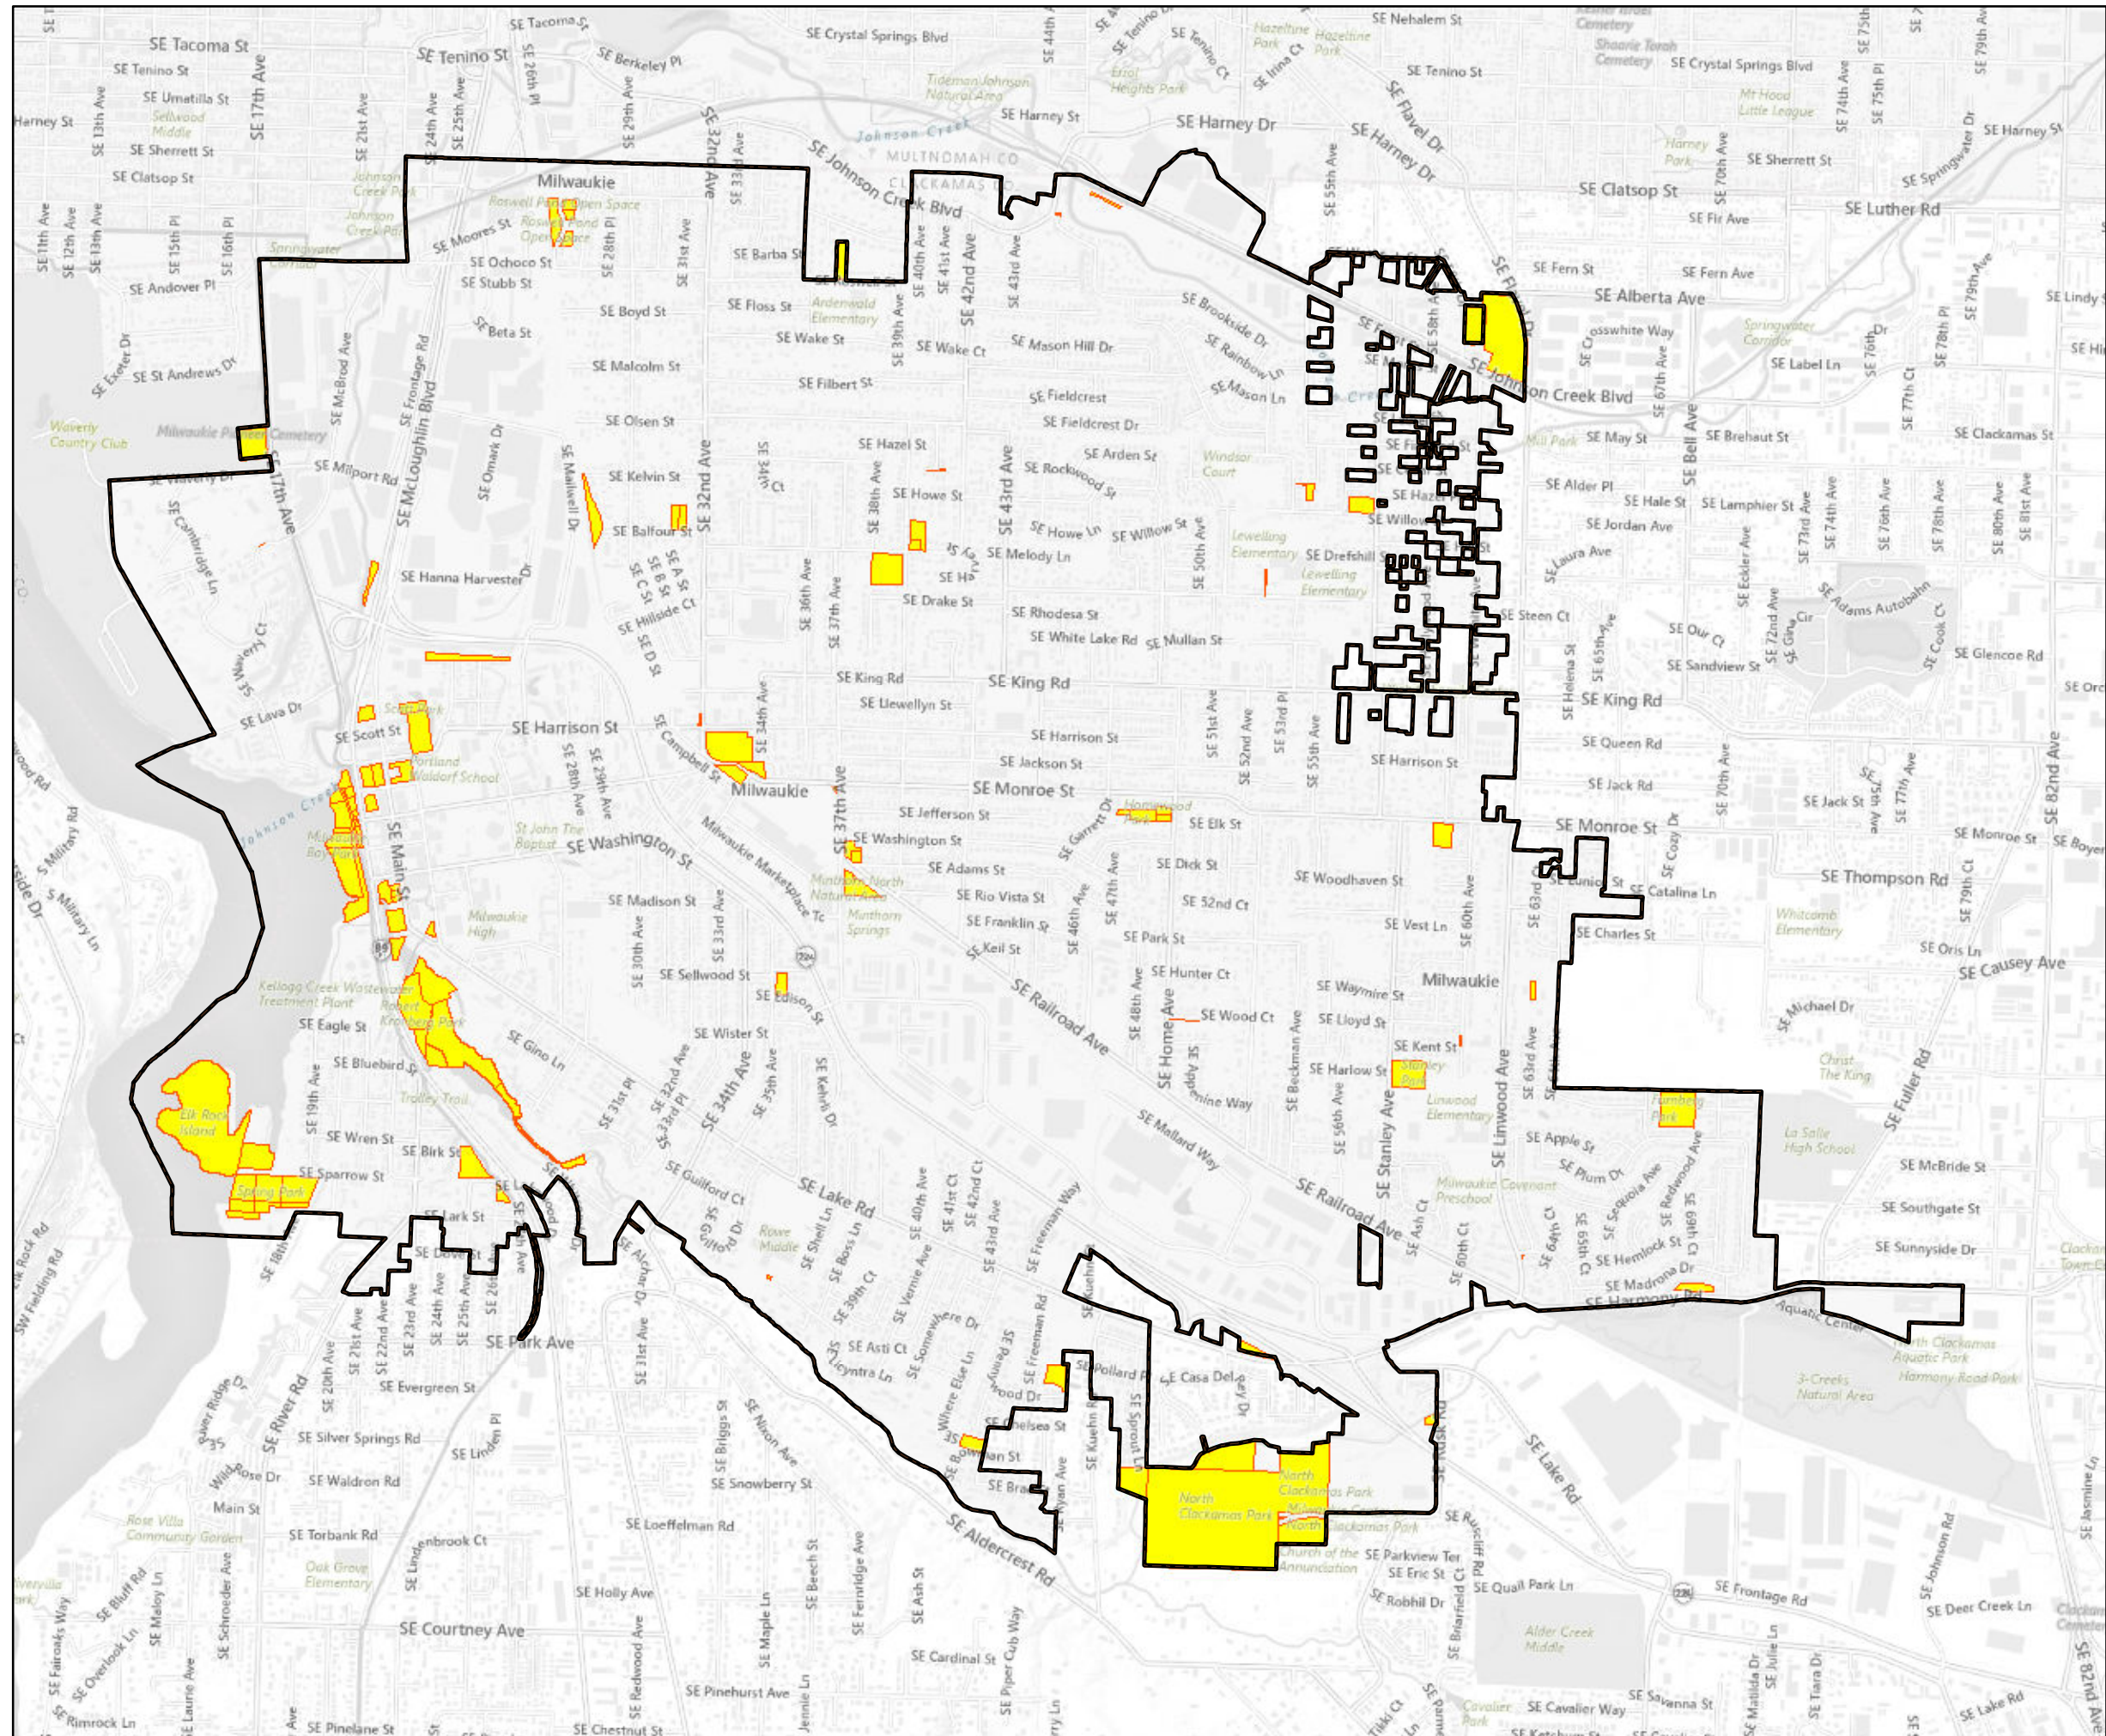

City of Milwaukie Owned Property

- Milwaukie City Limits
- City of Milwaukie Owned Property

Data Sources: City of Milwaukie GIS, Clackamas County GIS, Metro Data Resource Center

Date: Monday, October 21, 2024

The information depicted on this map is for general reference only. The City of Milwaukie cannot accept any responsibility for errors, omissions or positional accuracy. There are no warranties, expressed or implied, including the warranty of merchantability or fitness for a particular purpose, accompanying this product. However, notification of errors would be appreciated.